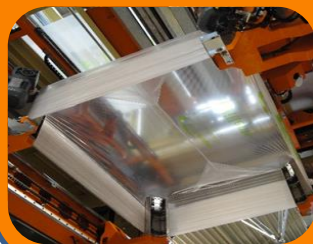

Film sealing and cutting unit equipped with a quick change system

Full color touch panel, mounted in a separate console close to the stretch hood

Horizontal and vertical stretching of film results in an excellent load stability and reduced film costs

The hood can be drawn below the bottom of a pallet to secure the load to the pallet

Different film reels can be placed, the Stretchhood automatically changes to the desired film reel

As a manufacturer of state-of-the-art packaging machines Willems Stretch Hooding BV offers an innovative, high quality and efficient solutions for your packaging on pallets.

Load height: min. 400mm  
(incl. pallet) max. 3.500mm  
Load tolerance: offset max. 75mm

Transport speed: 12mtr/min.  
Installed power: 14 KW

Willems stretchhooder offers full protection against dirt, dust and moisture. The quality stretch hood film also protects your products against scratches and surface damage. Furthermore, the packaging machines deliver watertight hoods, in order to protect the value of your products.

Almost no maintenance required, the lifting and lowering of the stretch unit happens with toothed belts.

We guarantee the best possible protection for your pallets with our high quality stretchhood machine.